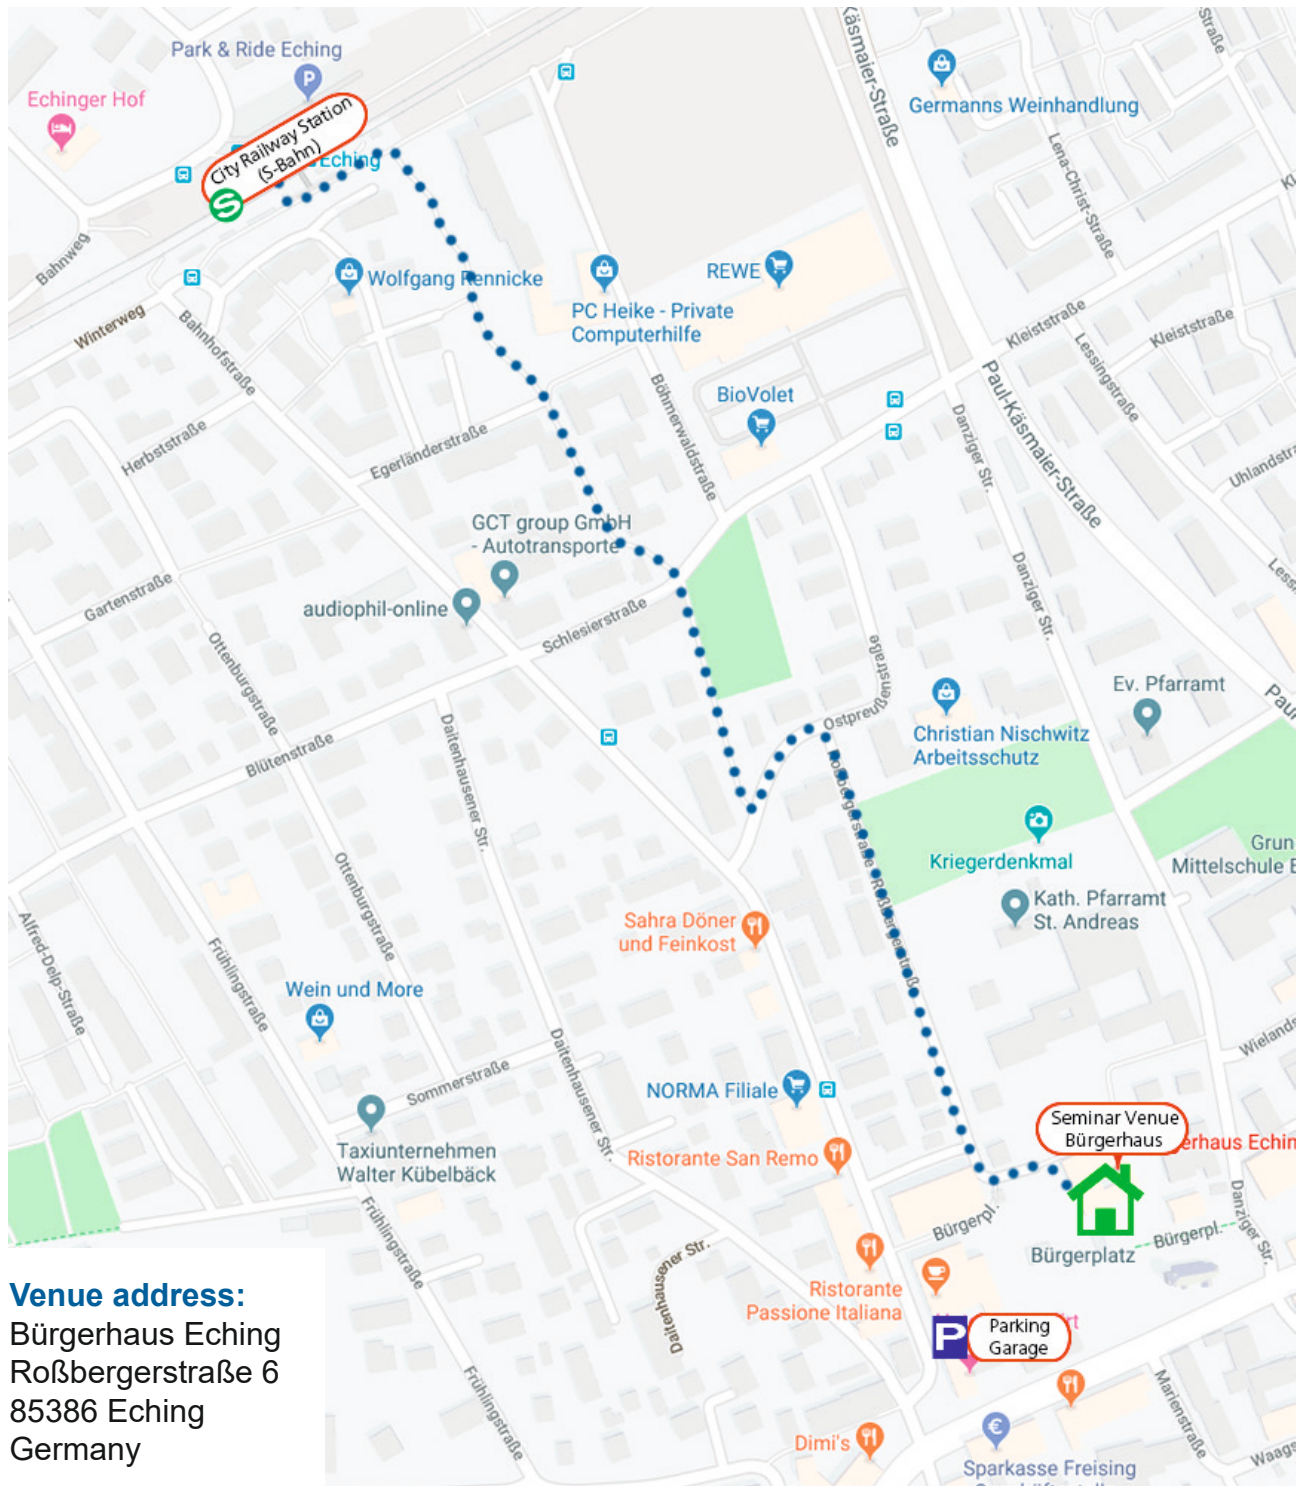

# Directions to the 9<sup>th</sup> Power Analysis & Design Symposium

**Venue address:**  
Bürgerhaus Eching  
Roßbergerstraße 6  
85386 Eching  
Germany

The journey time **from the airport** is approx. 20 minutes by car and approx. 15 minutes by S-Bahn.  
**From the central railway station**, the journey time by S-Bahn is approx. 30 minutes.

The **S-Bahn station “Eching”** is within walking distance (approx. 10 minutes) from the Bürgerhaus Eching.

If you travel by car, you can find a parking garage approx. 100 meters away from the Seminar venue.