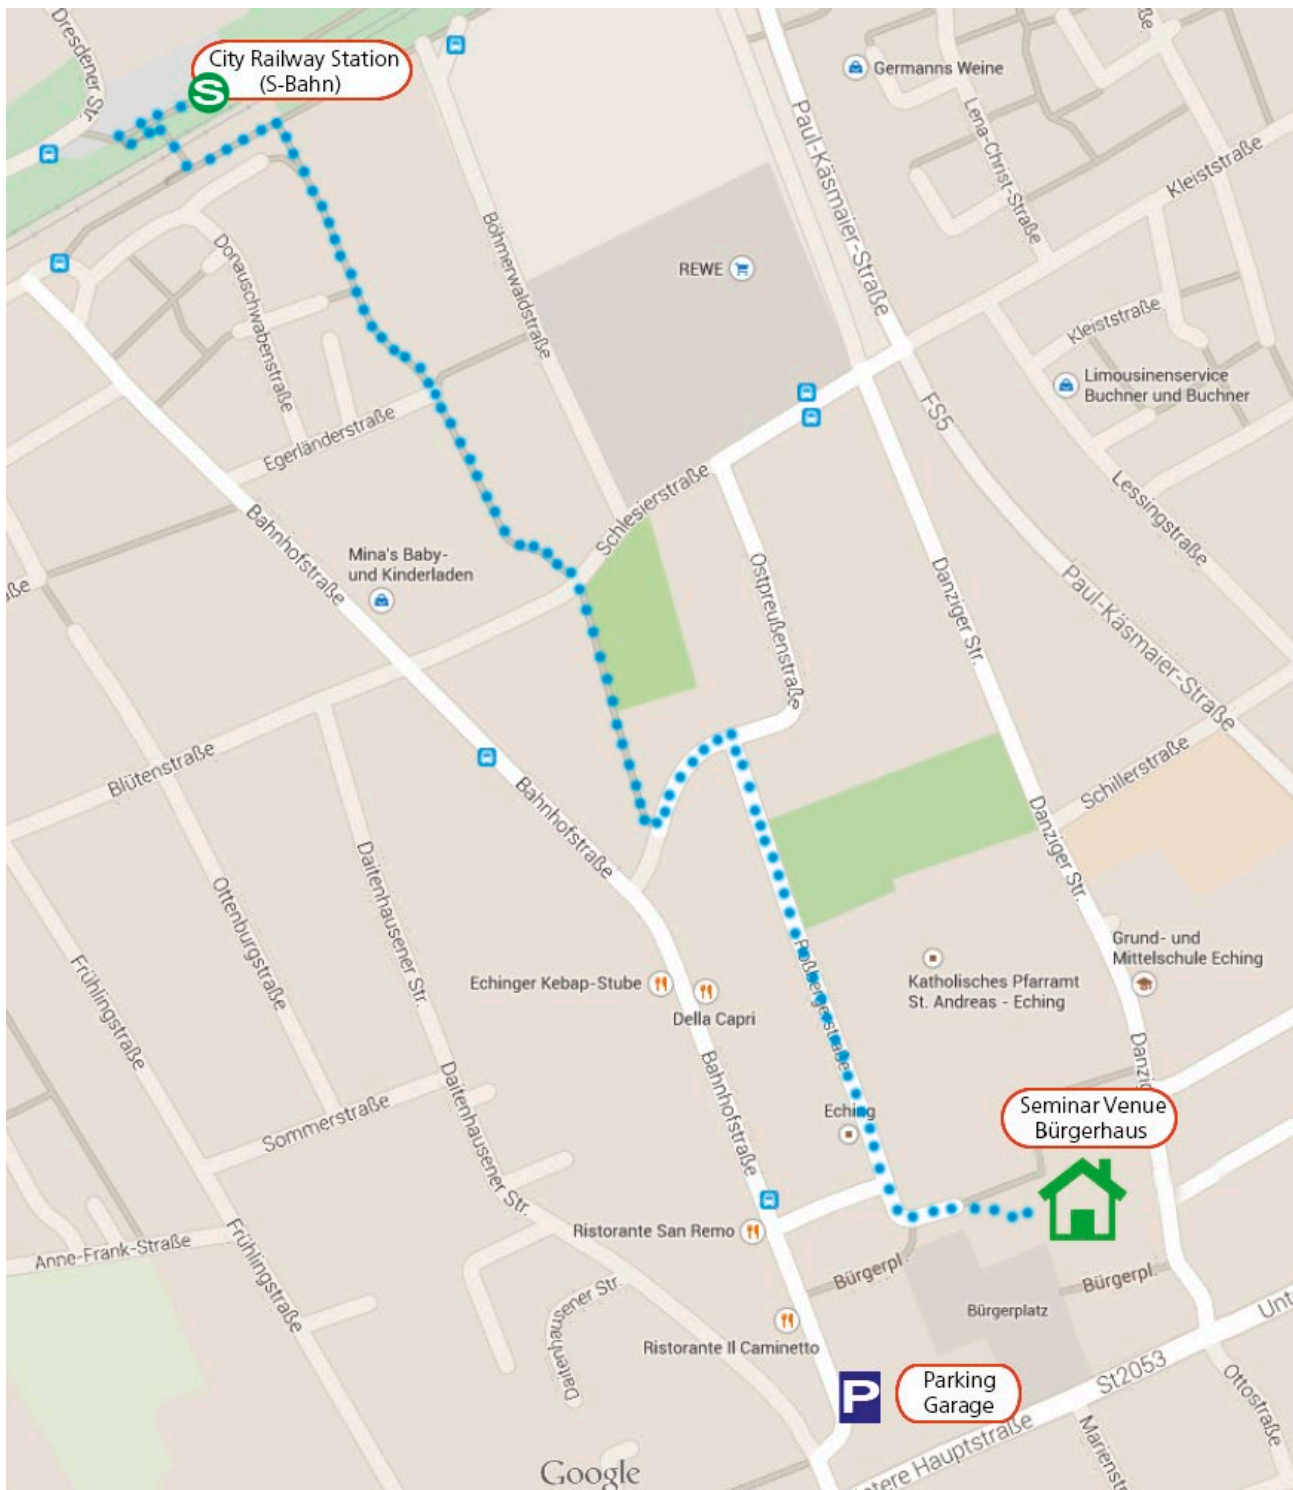

Directions to the 5th Power Analysis & Design Symposium

The journey time **from the airport** is approx. 20 minutes by car and approx. 15 minutes by S-Bahn.

From the central railway station, the journey time by S-Bahn is approx. 30 minutes.
The S-Bahn station "Eching" is within walking distance (approx. 10 minutes) from the Bürgerhaus Eching.

If you travel by car, you can find a parking garage approx. 100 meters away from the Seminar venue.

In case of any questions, please feel free to contact us!
Just send an e-mail to katharina.dunst@omicron-lab.com