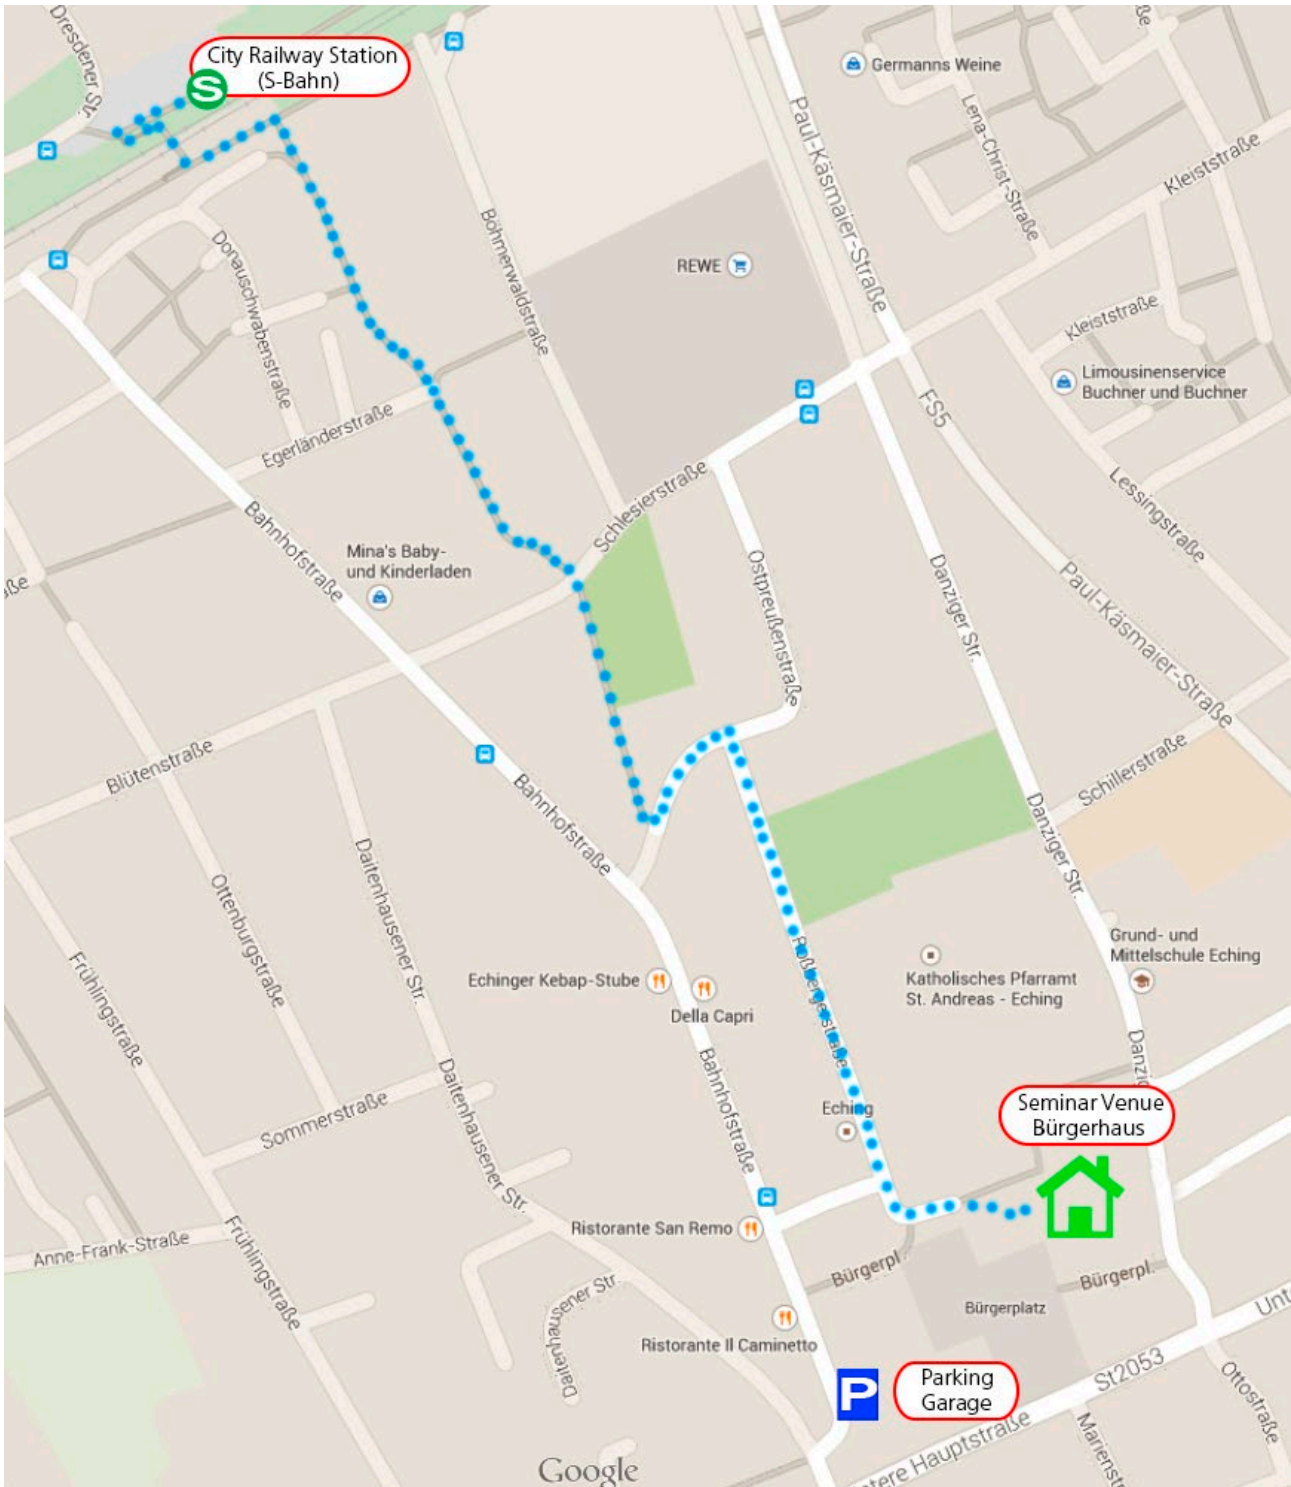

Directions to the 7th Power Analysis & Design Symposium

The journey time **from the airport** is approx. 20 minutes by car and approx. 15 minutes by S-Bahn.

From the central railway station, the journey time by S-Bahn is approx. 30 minutes.
The S-Bahn station “Eching” is within walking distance (approx. 10 minutes) from the Bürgerhaus Eching.

If you travel by car, you can find a parking garage approx. 100 meters away from the Seminar venue.

In case of any questions, please feel free to contact us!
Just send an e-mail to katharina.dunst@omicron-lab.com